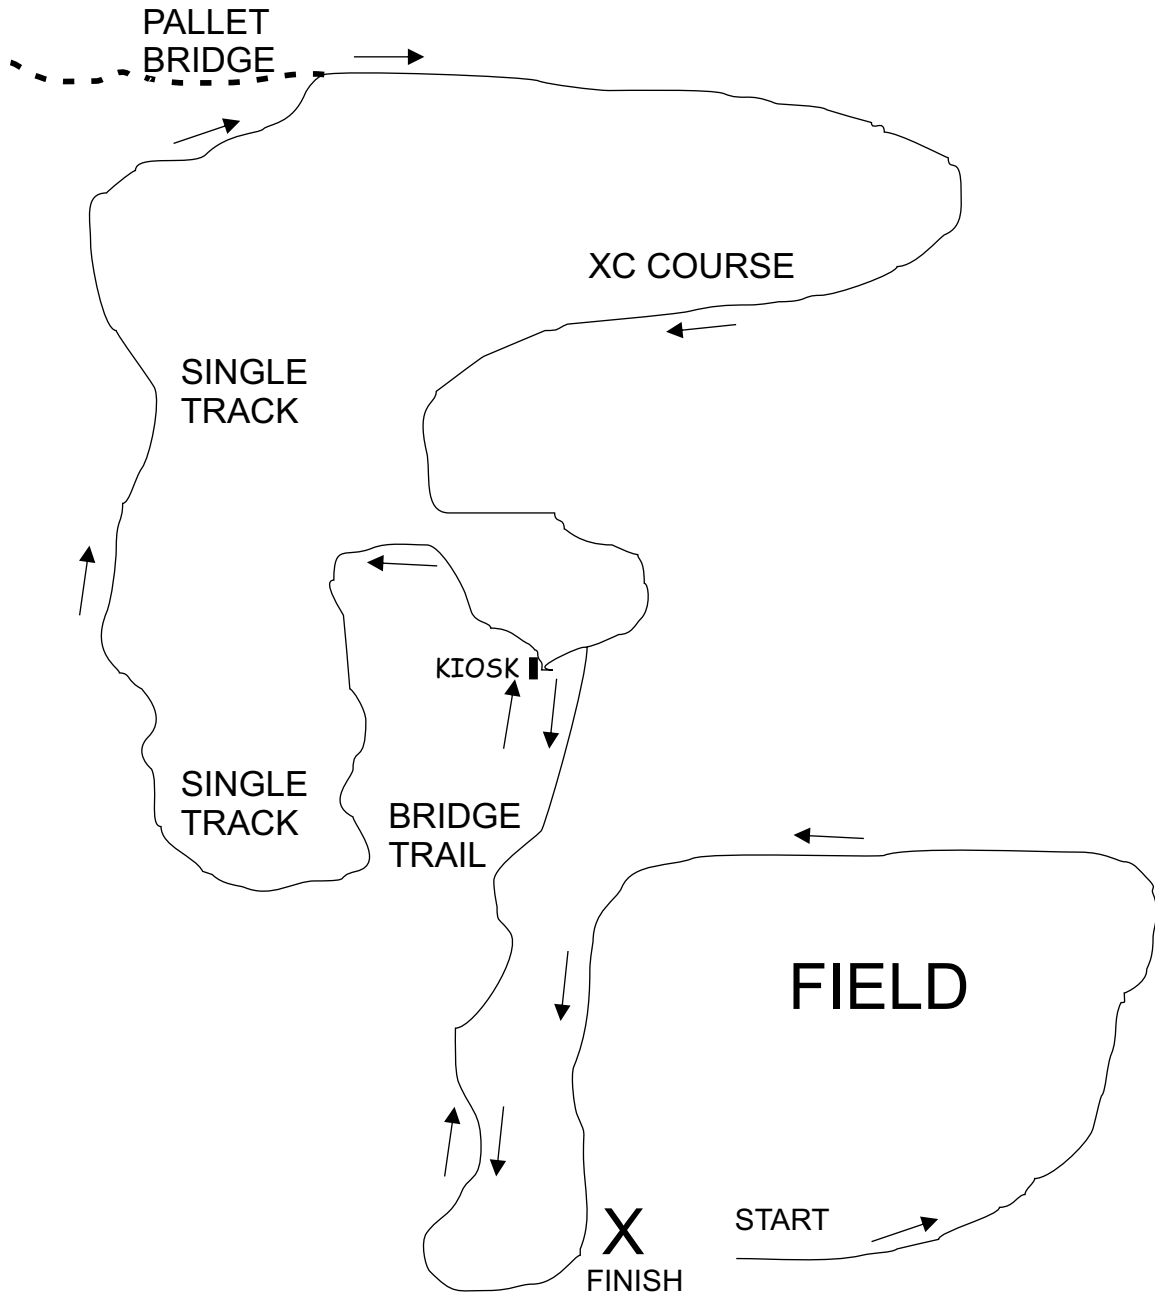

DIRT DEVIL COURSE A

AROUND 3-MILES OR SO

Parking

XC ■

Lodge

Course A features a typical field start and then reality bites as you enter single track, and plenty of it. A smooth respite follows then enter single track for the return push to the finish.