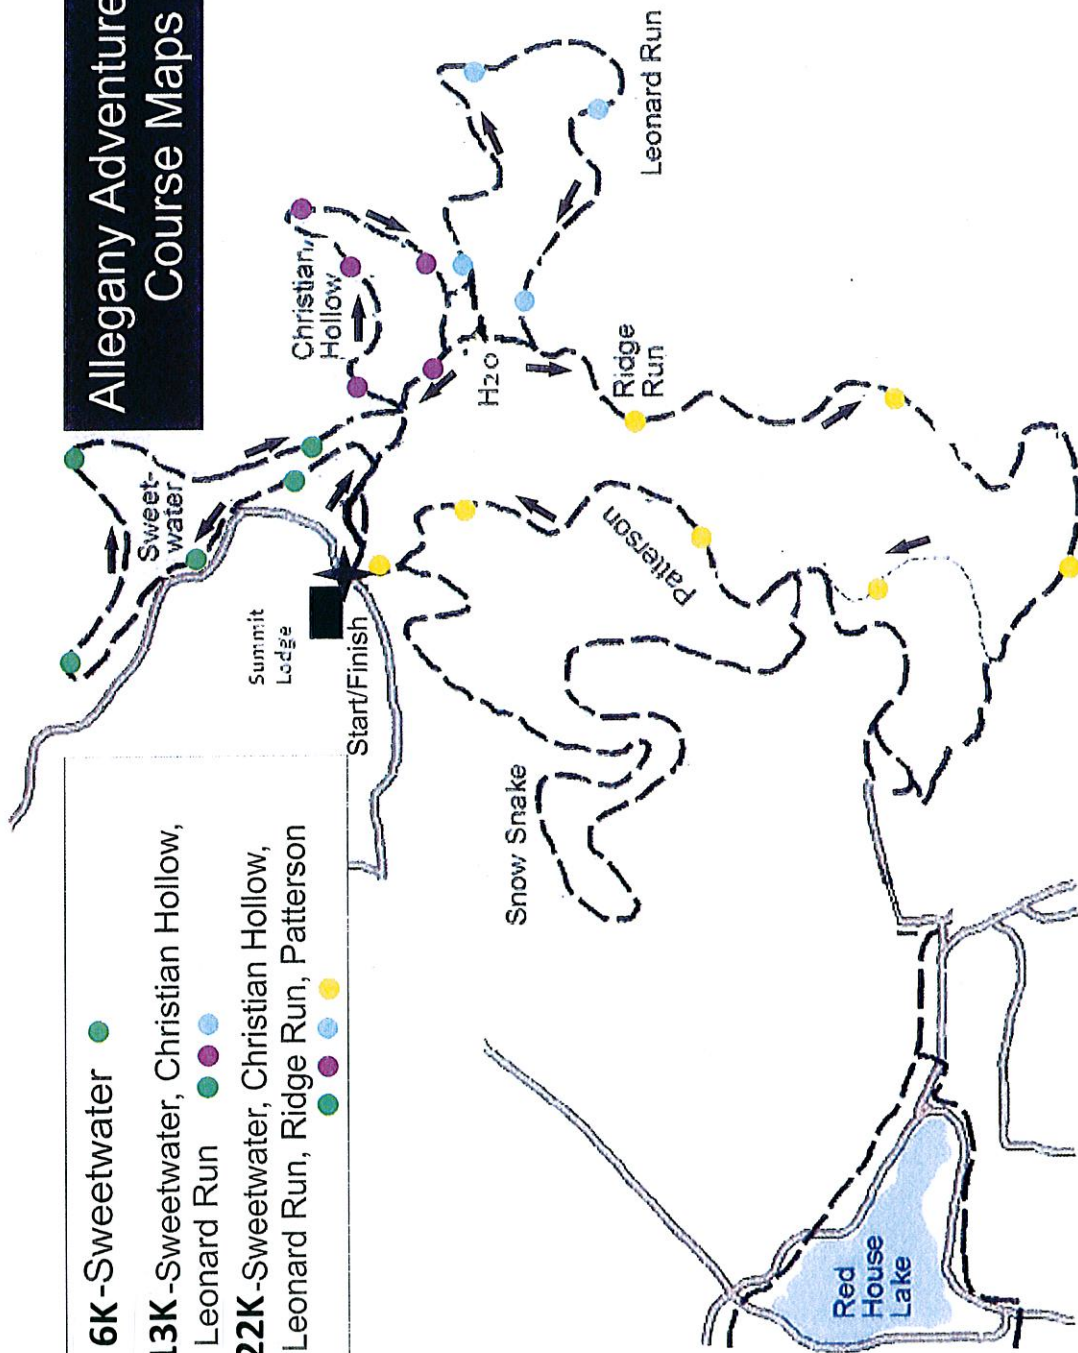

# Allegany Adventure Run Course Maps

- 6K**-Sweetwater ●
- 13K** -Sweetwater, Christian Hollow, Leonard Run ● ●
- 22K**-Sweetwater, Christian Hollow, Leonard Run, Ridge Run, Patterson ● ● ●